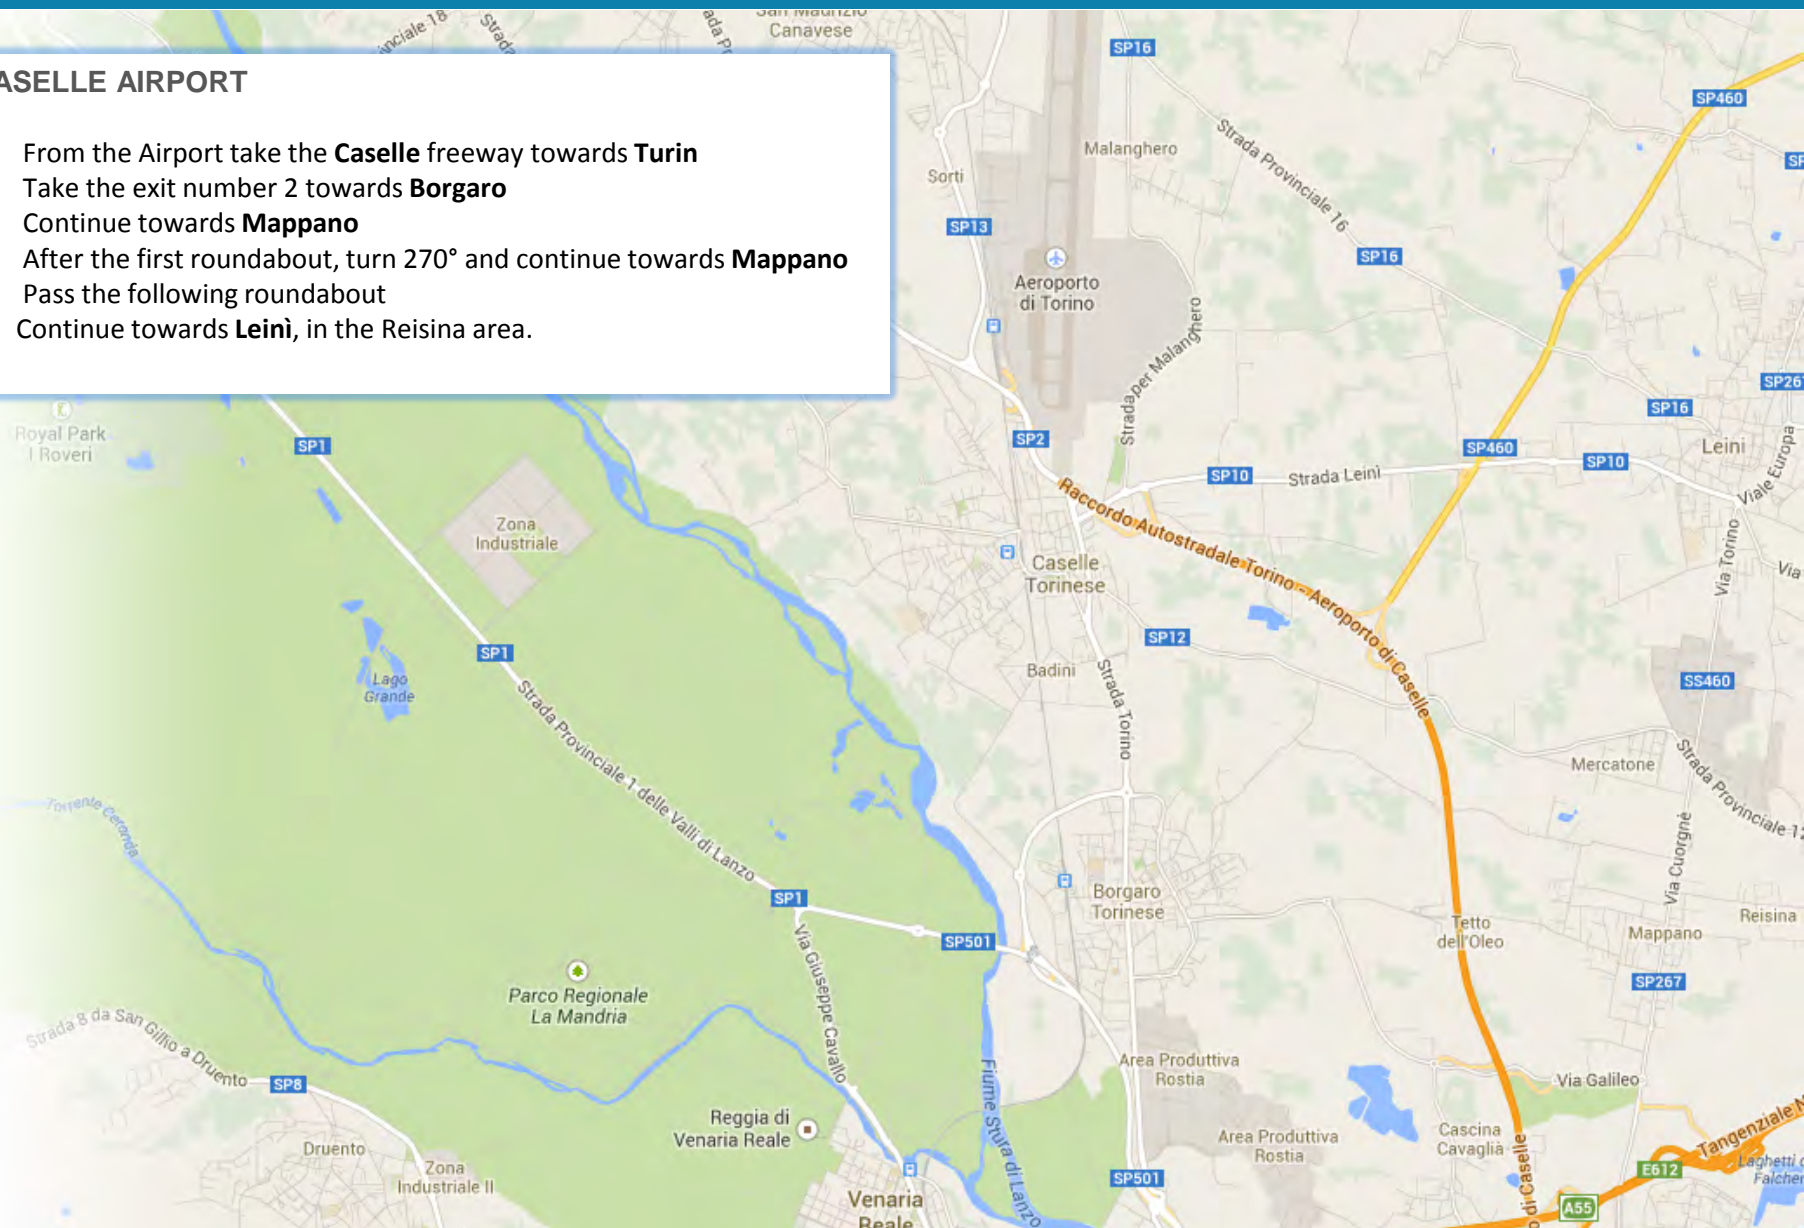

## CASELLE AIRPORT

- ✓ From the Airport take the **Caselle** freeway towards **Turin**
- ✓ Take the exit number 2 towards **Borgaro**
- ✓ Continue towards **Mappano**
- ✓ After the first roundabout, turn 270° and continue towards **Mappano**
- ✓ Pass the following roundabout
- ✓ Continue towards **Leini**, in the Reisina area.

## MAP DETAILS

- ✓ After nearly one kilometer take the road on the right: *Via Galileo Galilei*
- ✓ Drive that road until the first roundabout and pass it.
- ✓ Our shed is the white and grey building with blue windows which is on the left of the roundabout